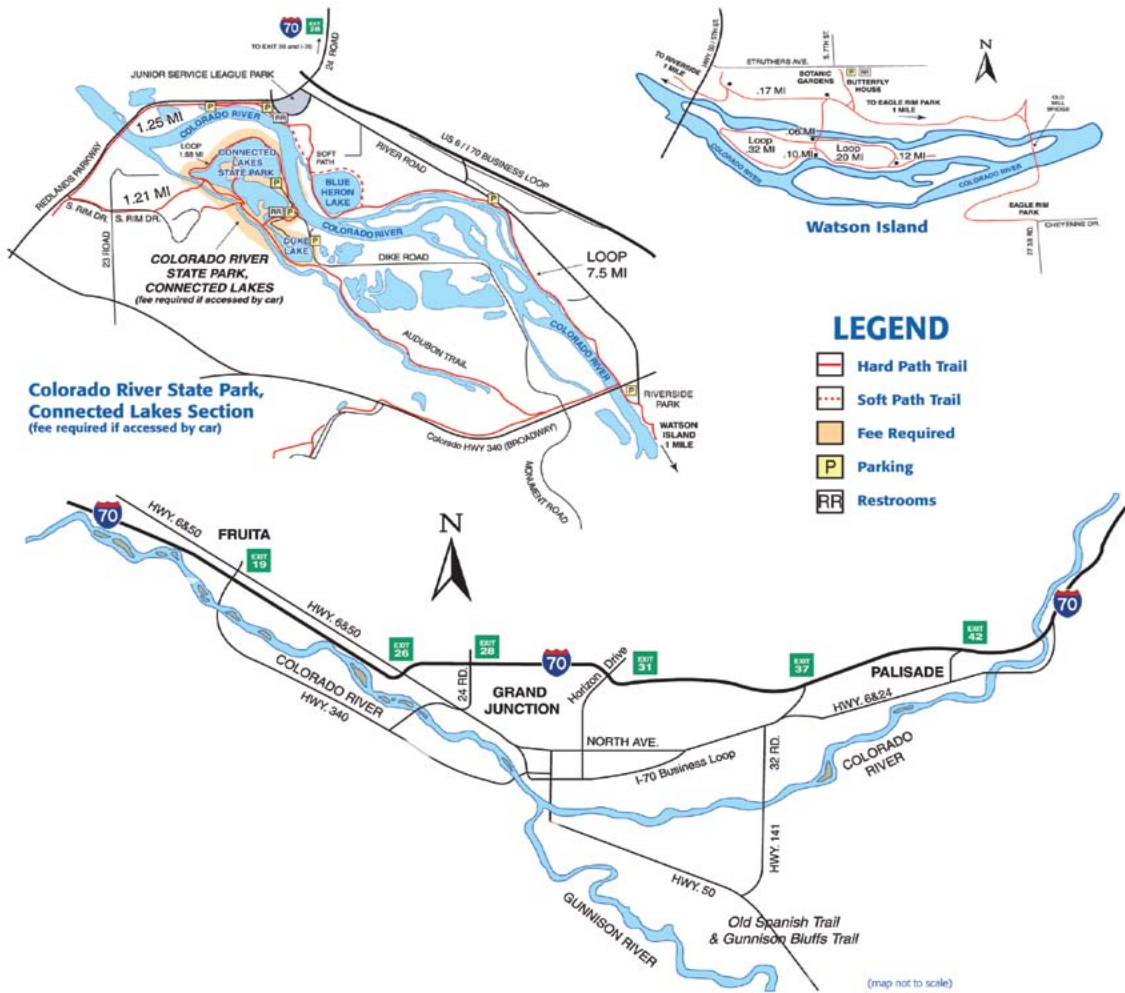

Trails

Trails

Trail Sections	Miles
Eagle Rim Park to Botanical Gardens	1.5
Watson Island Loop	0.7
Botanical Gardens to Riverside Park	1.8
Riverside Park to Junior Service League	3.0
Junior Service League to Boat Ramp	0.4
Boat Ramp to South Rim Drive	1.3
South Rim Drive to Audubon Trail	0.6
E Road to Audubon Trail	0.4
Audubon Trail to Highway 340	2.0
Highway 340 to Main Street	1.0
South Rim to Highway 340 / Broadway	0.4
Highway 340 to South Camp Road	.37
South Broadway to Wingate Elementary	1.0
Wingate Elementary to Monument Road	1.6
South Camp Road to Tabeguache Trail Head	1.2
Tabeguache Trail Head to Colorado River	1.8

Park Walking Paths

Park	Approximate Miles
Canyon View	Go to map on page 4
Columbine	.34
Duck Pond (OM)	.25
Eagle Rim	.25
Hawthorne	.42
Honeycomb	.25
Lincoln Park Track	.25 mile track
Lincoln Park sidewalk inside and perimeter	1.5
Paradise Hills	.33
Pomona	.40
Rocket Park	.40
Sherwood	.77
Washington	.60
Westlake	.50